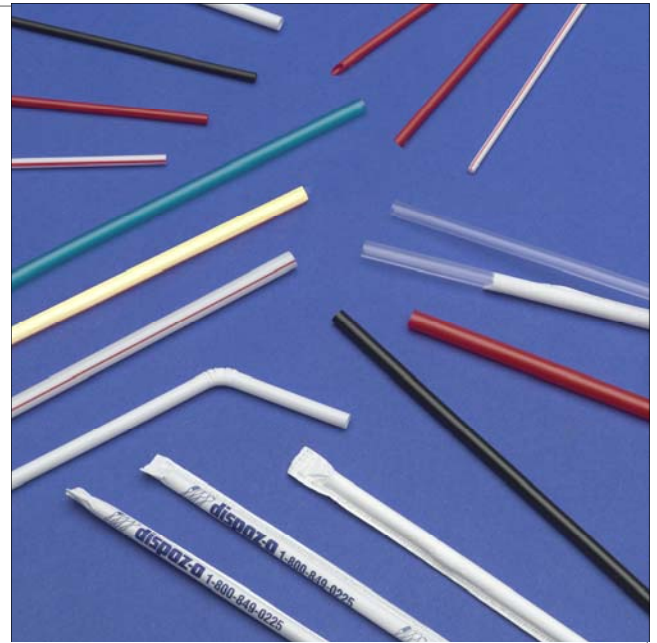

5" Stirrer				7.75" Jumbo				
6" Stirrer			Milk Straw	8.5" Jumbo				
7" Stirrer	7" Double Barrel Stirrer	Spike Straw	8" Stirrer	10.25" Jumbo	Flex Straw	7.75" Super Jumbo	8.5" Giant	
●	●	●	8" Slim	Jumbo Milk Straw	●	●	10.25" Giant	●
.112	.125	.130	.144	.209	.232	.250	.275	

Classic Colors

Custom Colors

Stirrers (unwrapped)

Item#	Description	Stocked Colors	Custom Colors	Cube	Pack
ST5-10-1000	5" Coffee Stirrer	Red & White Striped, Ebony, Red, Brown, White, Green & White Striped,	Translucent, Yellow, Green, Blue, Purple, Orange	0.58	10/1000
ST6-10-1000	6" Sipper / Stirrer	Red & White Striped, Ebony, Red	Translucent, Yellow, Green, Blue, Purple, Orange, White, Brown	0.68	10/1000
ST7-10-1000	7" Sipper / Stirrer	Ebony	Red & White Striped, Red, Translucent, Brown, Yellow, Green, Blue, Purple, Orange, White, Brown	0.73	10/1000
ST7-DB-10-500	7" Double Barrel Stirrer	Ebony	Brown	6.47	10/500
ST8-10-500	8" Sipper / Stirrer	Red & White Striped, Ebony, Red, Green & White Stripe,	Translucent, Yellow, Green, Blue, Purple, Orange, White, Brown	0.80	10/500
ST8-10-1000	8" Sipper / Stirrer	Red & White Striped	Ebony, Red, Translucent, Yellow, Green, Blue, Purple, Orange, White, Brown	1.65	10/1000

Stirrers (wrapped)

MSW24-500	5¾" Stirrer- Wrapped	Red & White Striped	Ebony, Red, Translucent, Yellow, Green, Blue, Purple, Orange, White, Brown	2.30	24/500
STW8-4-750	8" Stirrer - Wrapped	Red & White Striped, Ebony, Red	Translucent, Yellow, Green, Blue, Purple, Orange, White, Brown	.83	4/750